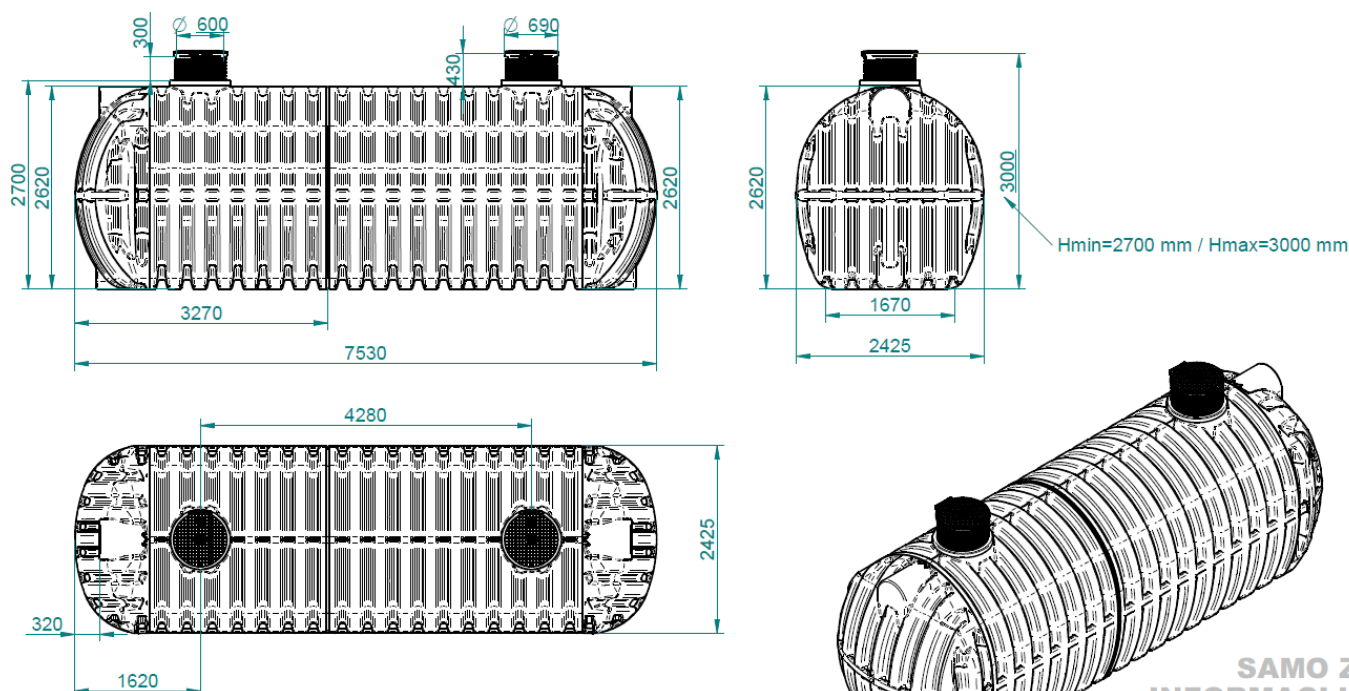

SAMO ZA INFORMACIJO!

PRELIMINARY, FOR INFO ONLY!

ADDITIONAL INFORMATIONS

TANK INSTALLATION

Tank installation is fast and easy and can be made in few hours. Excavate the pit, install the tank and fill with the water at the same time. Connect it to the inflow and the outflow pipes (various standard pipes possibility). Reservoir can be installed by Roto experts. Installation must be made according to general instructions accessed on the QR code.

ADDITIONAL EQUIPMENT

Various additional accessories such as filters, level gauge and extensions can be installed on the tank. For more informations on additional equipment go to: www.rotoECO.eu

Instructions for installation

Roto Eco d.o.o.

Puconci 12, 9201 Puconci,

SLOVENIA

Customer support: (+386) 2 5252 152

Technical support: (+386) 2 5252 196

Zadnje novice preverite na

www.rotoECO.eu

Web page: www.rotoECO.eu

All rights are reserved, including the rights of photomechanical reproductions and storage on electronic media. The manufacturer reserves the rights to change the product. Any commercial use of the processes and working procedures assumed in this document is prohibited. Although information, texts and photos were carefully collected. The mistakes can not be completely excluded. The publisher and editors can not assume legal responsibility or guarantee any incorrect information. The publisher and editors are grateful for any possible suggestions for improvements and warnings of possible mistakes in the text.